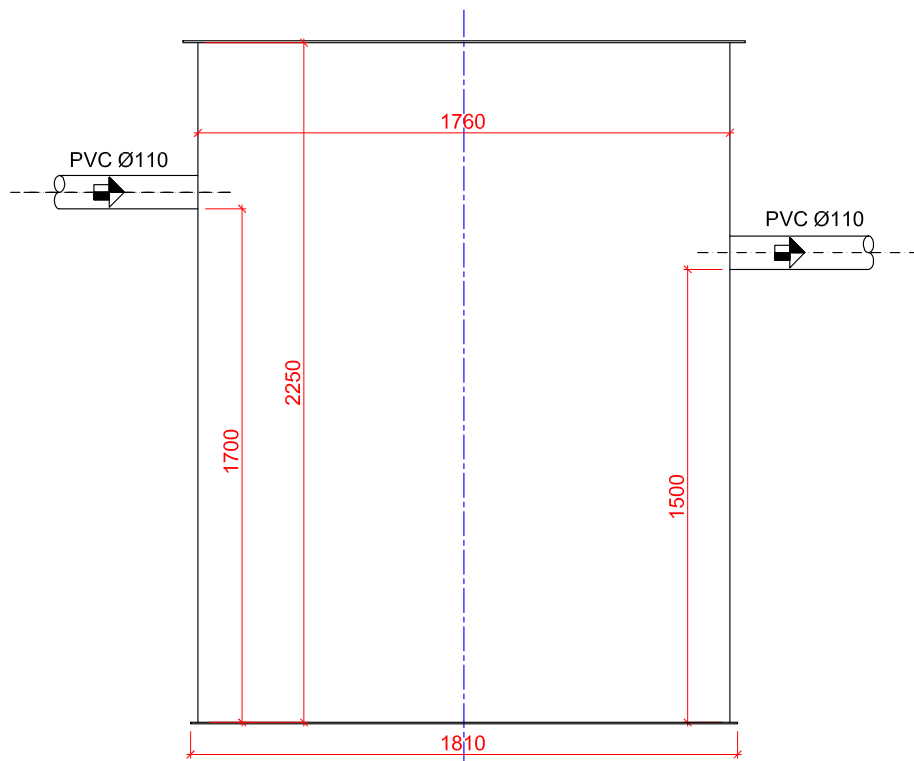

PLAN:

SECTION:

Juodasis kelias 104a, Vilnius, Tel./Fax. 8-5 235 50 83

WASTEWATER TREATMENT PLANT AT12

M

1:25